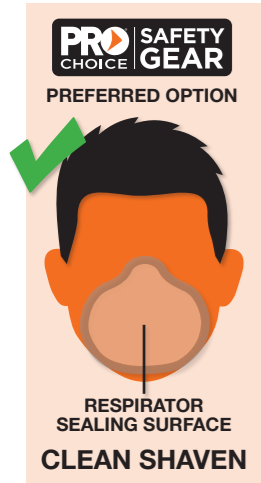

FACIAL HAIRSTYLES & FILTERING FACEPIECE RESPIRATORS

								
CLEAN SHAVEN	STUBBLE	LONG STUBBLE	FULL BEARD	FRENCH FORK	DUCKTAIL	VERDI	GARIBALDI	BANDHOLZ
								
SOUL PATCH	GOATEE CHIN HAIR MAY EASILY CROSS THE SEAL	CHIN CURTAIN	EXTENDED GOATEE	CIRCLE BEARD	ANCHOR CHIN HAIR MAY EASILY CROSS THE SEAL	BALBO CHIN HAIR MAY EASILY CROSS THE SEAL	VAN DYKE	IMPERIAL
								
SIDE WHISKERS	MUTTON CHOPS	HULIHEE	HORSESHOE CAREFUL NOT TO CROSS THE SEAL	ZAPPA	WALRUS	PAINTER'S BRUSH	CHEVRON	HANDLEBAR
								
PENCIL 1	PENCIL 2	TOOTHBRUSH	LAMPSHADE	ZORRO	VILLAIN CAREFUL NOT TO CROSS THE SEAL	FU MANCHU	ENGLISH	DALI

FACEPIECE RESPIRATORS CAN ONLY PROVIDE EXPECTED PROTECTION IF THEY FIT CORRECTLY, SO A FIT TEST IS REQUIRED PRIOR TO USE.

*If your respirator has an exhalation valve, some of these styles may interfere with the valve working properly if the facial hair comes in contact with it. This graphic may not include all types of facial hairstyles. For any style, hair should not cross under the respirator sealing surface. Source: OSHA Respiratory Protection Standard: www.osha.gov/pls/oshaweb/owadisp.show_document?p_table=standards&p_id=12716